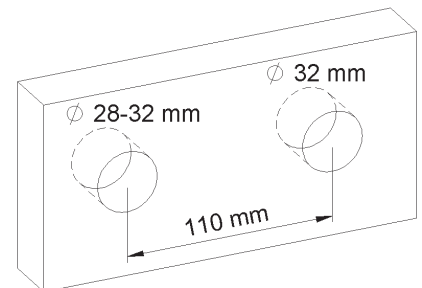

**PRODUCT TECHNICAL SHEET**

Collection :

**TIMES**

Ref. :

**4073.--.48**

Robinet lave-mains mural à encastrer, 2 trous, bec 195mm

Inbouw fonteinkraan voor wandmontage, uitloop 195mm

Concealed wall-mounted washbasin tap, 2-hole, spout 195mm

**Picture**

**Product details**

Flow at 3 bar :            Restricted 7,5 l/min

Internal mechanism :    Ceramic valve 1/4 turn

**Technical drawing**

RB0.V01