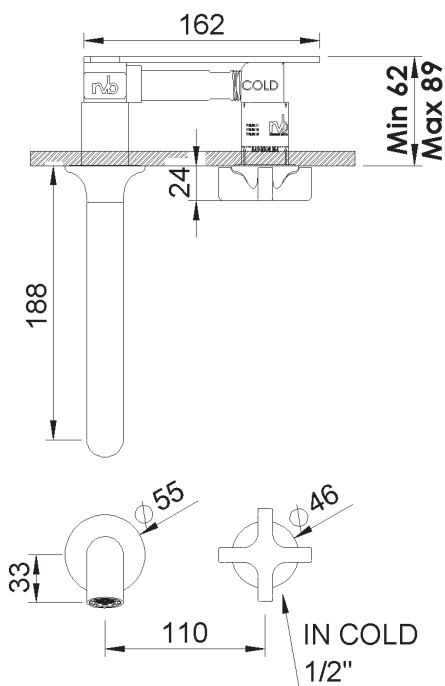

**PRODUCT TECHNICAL SHEET**

Collection :

**TIMES**

Ref. :

**4073.--.48**

Robinet lave-mains mural à encastrer, 2 trous, bec 195mm

Inbouw fonteinkraan voor wandmontage, uitloop 195mm

Concealed wall-mounted washbasin tap, 2-hole, spout 195mm

**Picture**

**Product details**

Flow at 3 bar :            Restricted 7,5 l/min

Internal mechanism :    Ceramic valve 1/4 turn

**Technical drawing**

RB0.V01